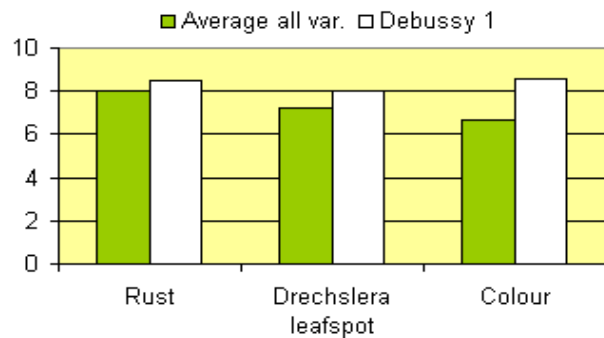

Rust and leaf spot tolerance, Colour

Source: GEVES Bul. Gazon 2007. 1-9=better/darker