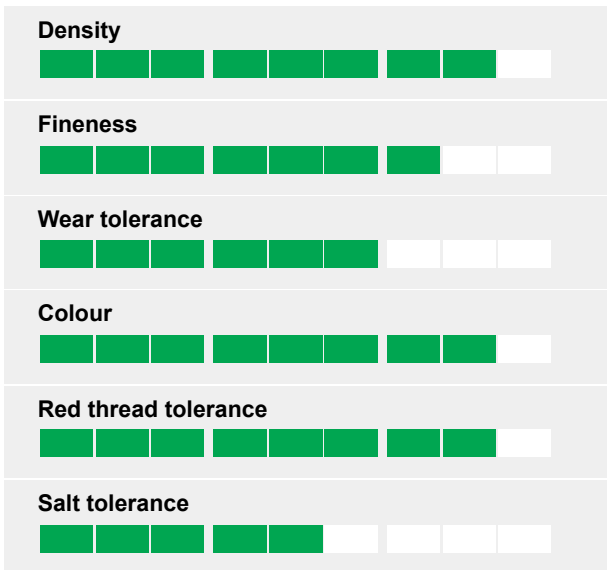

### Tall fescue

Fine leaved, very dark variety

- Very dark green colour
- High rust tolerance
- Fine leaves
- Good shoot density

### Ratings

### One of the most dark green varieties available

The score of 8.6 on a scale from 1 to 9 ranks Debussy 1 as one of the most dark green varieties ever bred.

### Fine leaves and dense turf

With finer leaves and high density Debussy 1 clearly belongs to the new generation of tall fescues gathering nice appearance and rusticity.