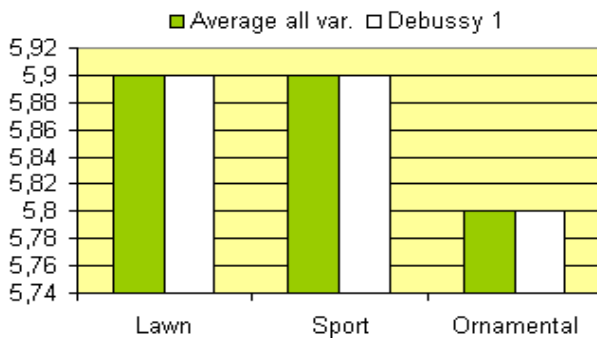

Index for Lawn, Sport and Ornamental use

Source: GEVES (France) Bul. Gazon 2007. 1-9=best